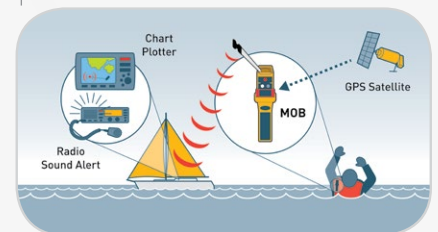

**Kappa Inflatable Lifejacket
with Ocean Signal MOB1**

Lalizas exceeds expectations by **partnering with OCEAN Signal** to provide you with an enhanced version of the Lalizas Kappa Lifejacket. **Tested for compatibility with the MOB1**, this **upgraded lifejacket** version increases your chances of rapid rescue and survival to the highest possible.

Kappa Inflatable Lifejacket Auto Adult, 180N, ISO 12402-3, Lalizas JS1, with double crotch, with harness, (code: 72194) with Ocean Signal MOB1, set

Kappa
LALIZAS

- ✓ 180N of buoyancy
- ✓ ISO12402-3 Approval
- ✓ Quick adjusting & easy fit
- ✓ Double crotch & Soft D-ring
- ✓ Indicator window for easy checking of the inflator status
- ✓ Quick burst zipper & automatic activation of inflator

Set code: **73582**

**Ocean Signal Man
Over Board Locator
Beacon MOB1**

- **Already Pre-installed into the lifejacket**
- AIS (Automatic Identification System)
- Integrated DSC transmitter (digital selective calling)
- 30% (typ) smaller than competitors
- Automatic activation
- Simple lifejacket integration
- 7 year battery life
- 24+ hours operational life
- 5 year warranty
- Fast accurate positioning

The MOB1 is intended to be installed within the life-jacket and will activate automatically on inflation, sending the first alert within 15 seconds. The MOB1 is waterproof to 10 metres.