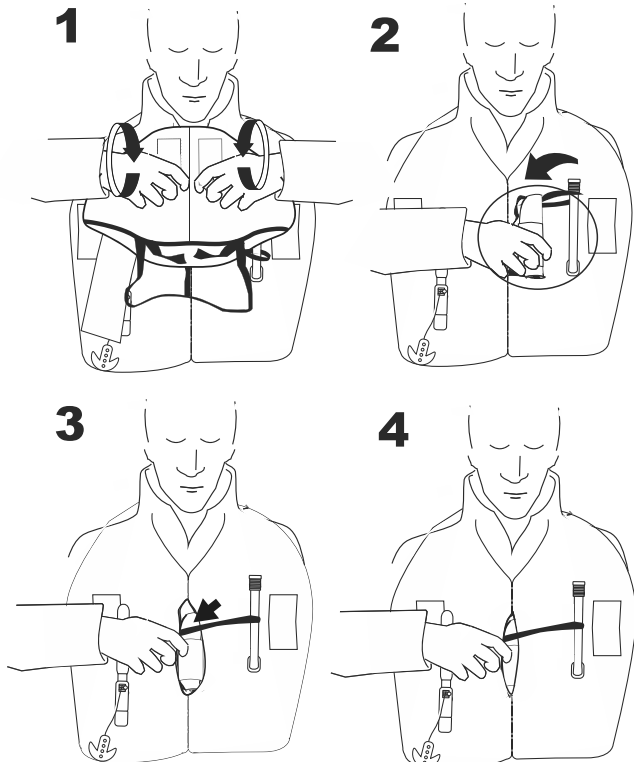

**Sprayhood**  
**ISO 12402-8**  
for Inflatable Lifejackets  
**ISO 12402-3**

■ **Donning Instructions** ■

■ **Sprayhood Storage while in water** ■

■ **Sprayhood folding Instructions** ■

■ **Sprayhood Assembly on lifejackets** ■