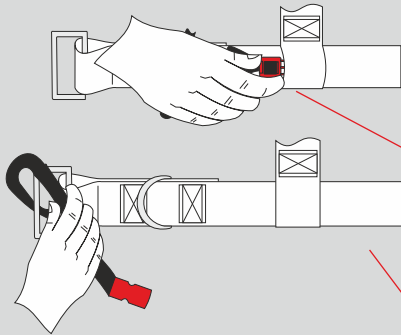

Fitting Instructions

DOUBLE SAFETY

The crotch strap can be used with all LALIZAS lifejackets / buoyancy aids & harnesses.