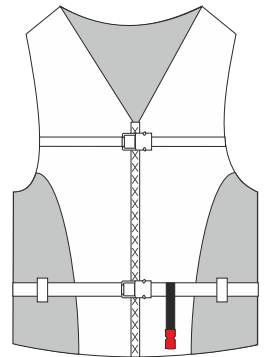

Fitting Instructions

DOUBLE SAFETY

The crotch strap can be used with all LALIZAS lifejackets / buoyancy aids & harnesses.