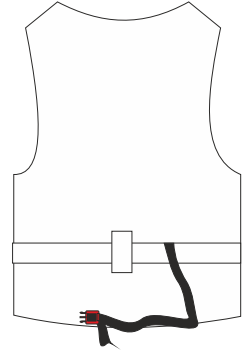

Fitting Instructions

DOUBLE SAFETY

The crotch strap can be used with all LALIZAS lifejackets / buoyancy aids & harnesses.