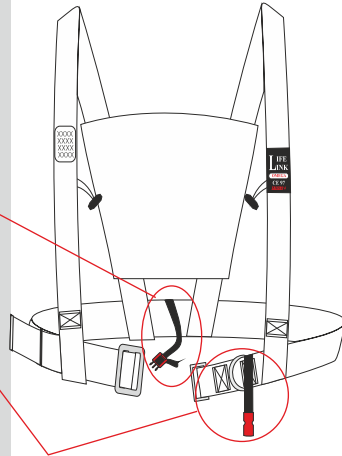

Fitting Instructions

DOUBLE SAFETY

The crotch strap can be used with all LALIZAS lifejackets / buoyancy aids & harnesses.