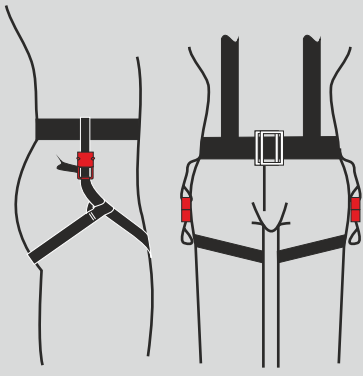

Fitting Instructions

DOUBLE SAFETY

The crotch strap can be used with all LALIZAS lifejackets / buoyancy aids & harnesses.