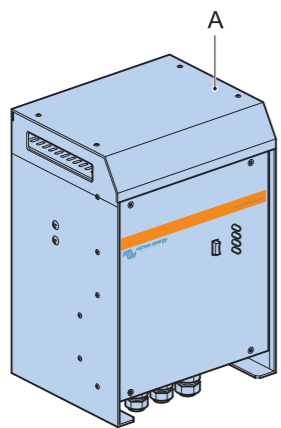

Quick Installation Guide

Phoenix Inverter 12V 24V 48V 3000VA 230Vac

www.victronenergy.com

Included