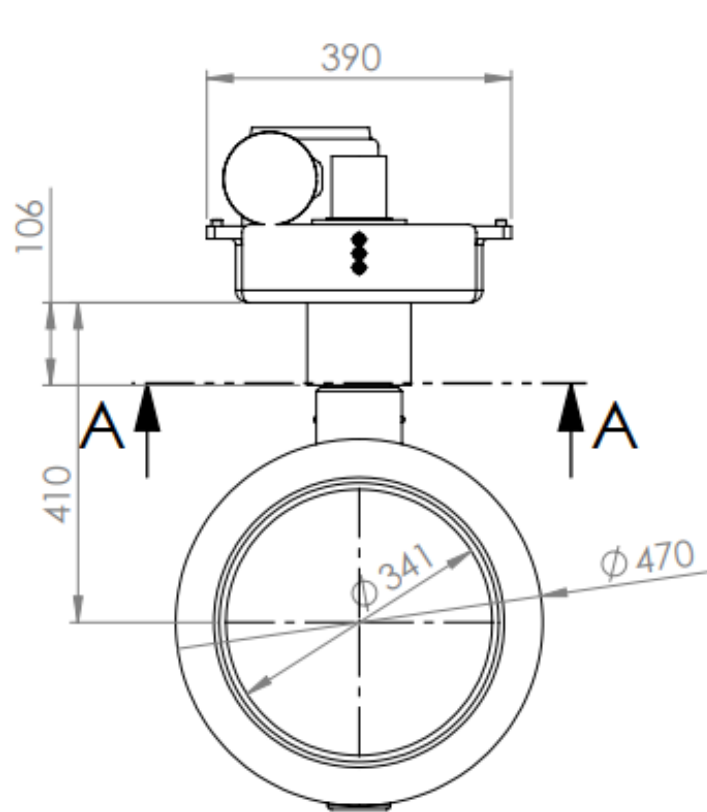

Front

Side

Top

Dimension	Lengths for EC-C1200-450
A	244 mm
B	109 mm
C	482 mm