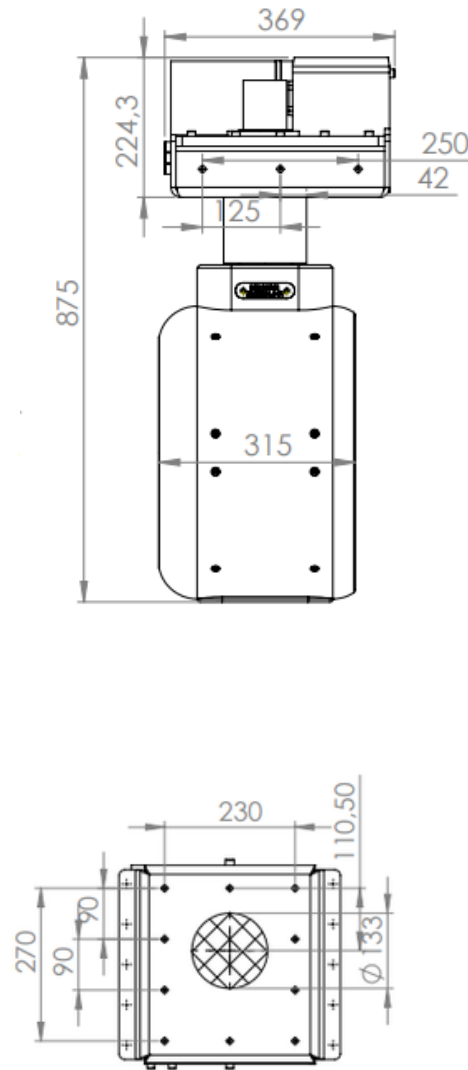

Front

Side

Top

Dimension	Lengths for EC-C1200-450
A	244 mm
B	109 mm
C	482 mm