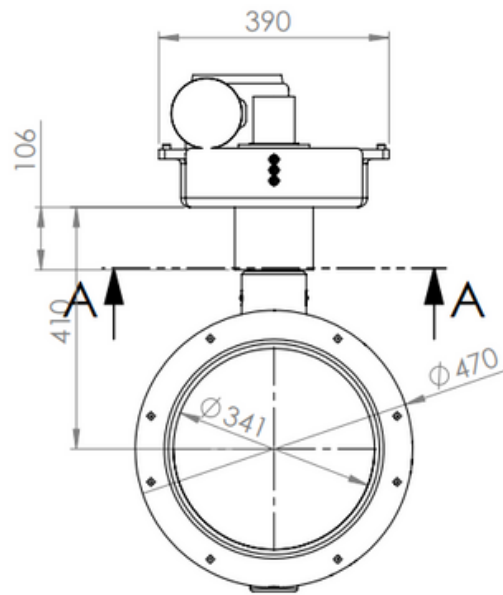

Front

Side

Top

Dimension	Lengths for EC-C1200-450
A	244 mm
B	109 mm
C	482 mm