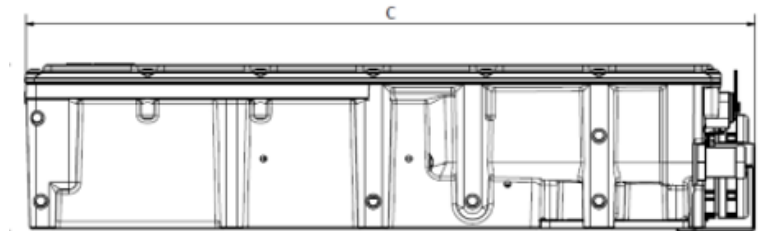

Front

Side

Top

Dimension	Lengths for EC-C1200-450
A	244 mm
B	109 mm
C	482 mm