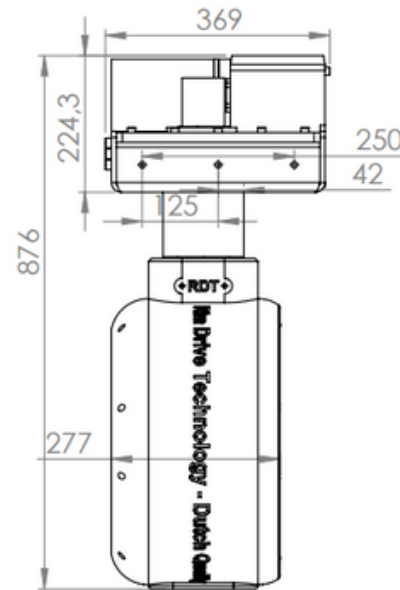

Front

Side

Top

Dimension	Lengths for EC-C1200-450
A	244 mm
B	109 mm
C	482 mm