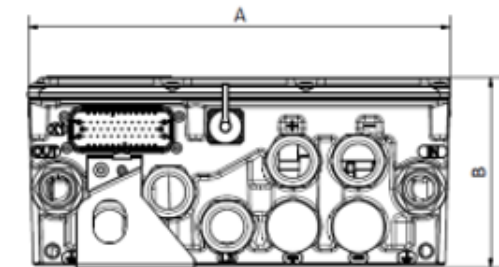

Front

Side

Top

Dimension	Lengths for EC-C1200-450
A	244 mm
B	109 mm
C	482 mm