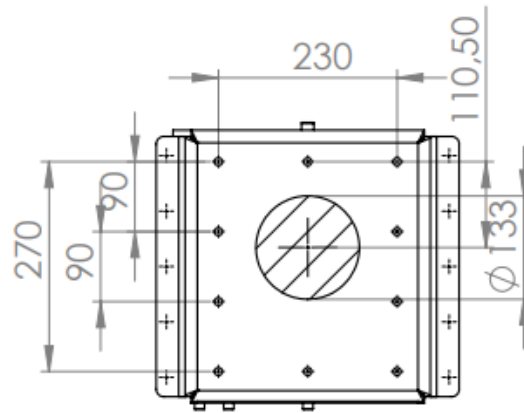

Front

Side

Top

Dimension	Lengths for EC-C1200-450
A	244 mm
B	109 mm
C	482 mm