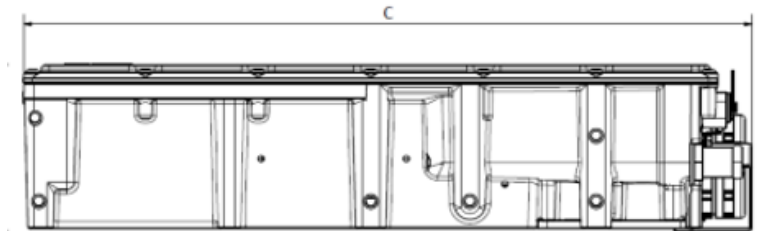

Front

Side

Top

Dimension	Lengths for EC-C1200-450
A	244 mm
B	109 mm
C	482 mm