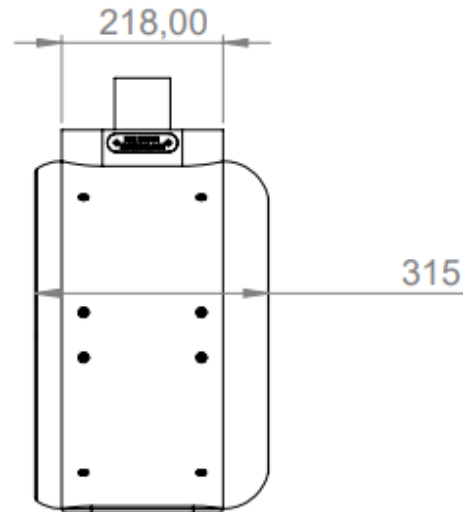

Front

Side

Top

Dimension	Lengths for EC-C1200-450
A	244 mm
B	109 mm
C	482 mm