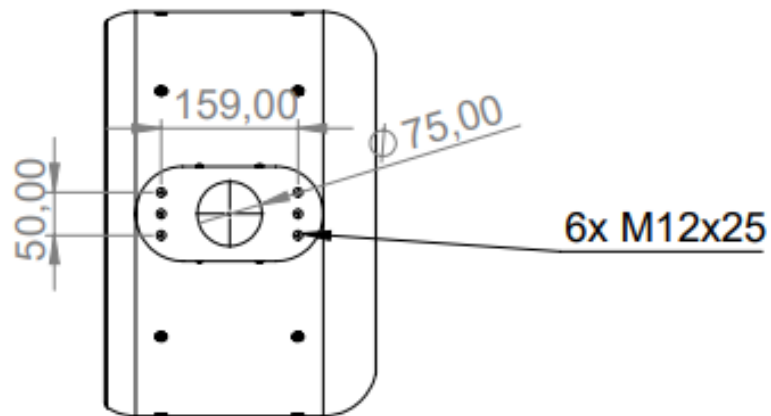

Front

Side

Top

Dimension	Lengths for EC-C1200-450
A	244 mm
B	109 mm
C	482 mm