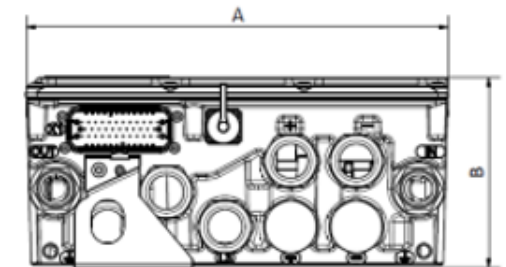

Front

Side

Top

Dimension	Lengths for EC-C1200-450
A	244 mm
B	109 mm
C	482 mm