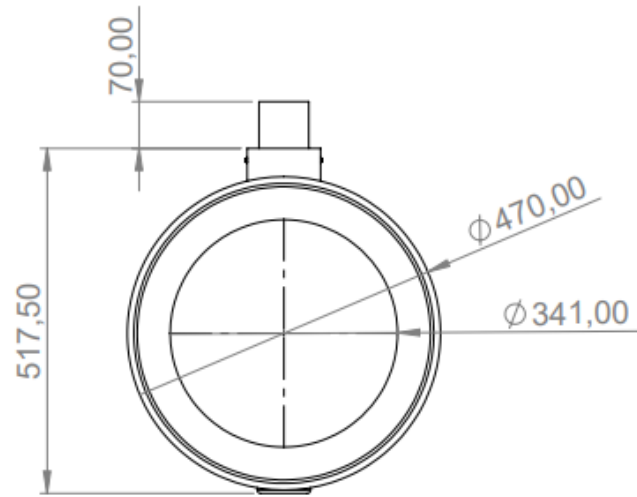

Front

Side

Top

Dimension	Lengths for EC-C1200-450
A	244 mm
B	109 mm
C	482 mm