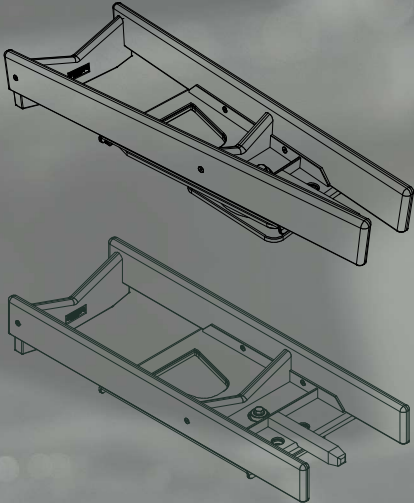

### Material:

Support beams

Polyethylene black or white

Main bearing swivel frame

316L Stainless steel electropolished

Winch pole

Aluminium

### Additional:

Winch type standard

Tr7 Goliath (el-winch option)

Certified

Møllerodden AS

Shipping (approximate, varies with model)

30-35kg/ 66-77 lbs

Visit us: